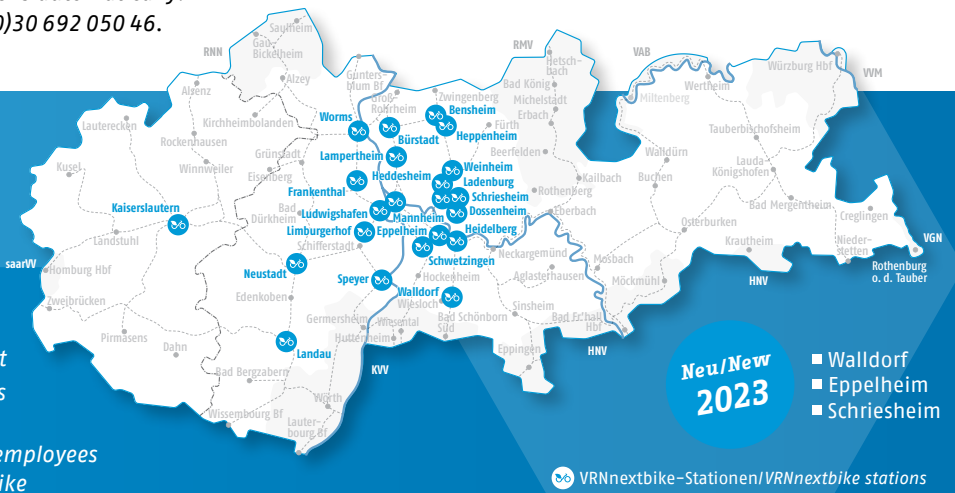

Parken: In der App „Parken“ auswählen. Hebel am Rahmenschloss nach unten drücken. Ein Piepton bestätigt die Fahrtpause. Vor der Weiterfahrt „Schloss öffnen“ in der App auswählen.

Bitte beachten: Im Parkmodus läuft die Ausleihe weiter.

Parking: Select "Park" on the app. Lock the bike by pressing down the lever on the frame lock. A beep will confirm that the bike is locked. To continue the ride press "Open lock". Please be aware: The rental continues in the park modus.

Rückgabe: Rad an einer VRNnextbike-Station abschließen. Hebel am Rahmenschloss nach unten drücken. Ein Piepton bestätigt die erfolgreiche Rückgabe. Ausleihe wird automatisch beendet.

Kein Ständer verfügbar oder frei? Rad neben der Station oder dem Stationsschild abstellen und abschließen.

Hinweis: Bei Nichtbeachtung wird eine Servicegebühr in Höhe von 20,00 € berechnet.

Return: Return the bike to a VRNnextbike station. Press down the lever on the frame lock. A beep will confirm the successful return and the rental ends automatically. No dock vacant? Return the bike next to the dock or station sign and lock it. Attention: Returning bikes outside VRNnextbike stations is being charged with a service fee of 20.00 €.

Aktuelle Stationspläne und weitere Informationen unter/ Up-to-date information on locations and further topics can be found at: www.vrnnextbike.de